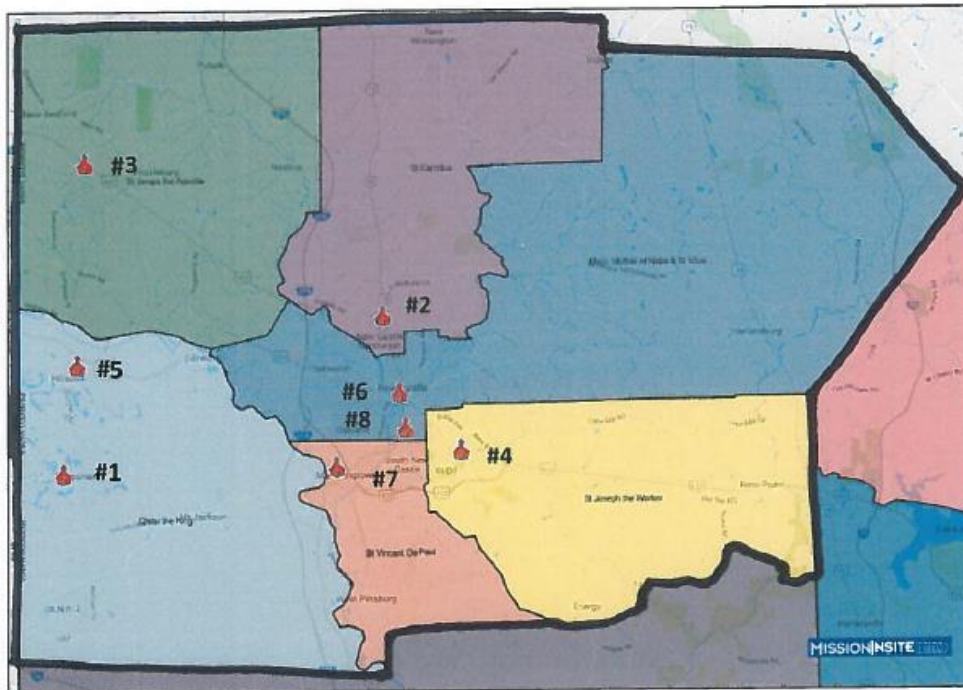

ON MISSION FOR
THE
CHURCH
ALIVE!

New Castle Area DRAFT Parish Grouping #440

Parish Grouping

- St. Camillus
- Christ the King
- St. James the Apostle
- St. Joseph the Worker
- Mary, Mother of Hope
- St. Vincent de Paul
- St. Vitus

- 3,500 weekly Mass goers in 2016
- Campuses:
 - Current 8
 - Proposed 3
- Priests assigned:
 - Current 4
 - 2018 4
 - By 2025 2

ON MISSION FOR
THE
CHURCH
ALIVE!

DRAFT Parish Grouping #440 MAP

brings together the parishes of St. Camillus, Christ the King, St. James the Apostle, St. Joseph the Worker, Mary, Mother of Hope, St. Vincent de Paul and St. Vitus